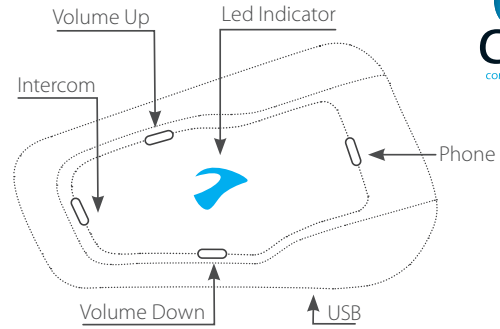

scala rider® FREECOM™ series

FREECOM SERIES - COMPARISON CHART

		FREECOM4	FREECOM2	FREECOM1
INTERCOM				
	4-Way Intercom Conferencing	✓	×	×
	Bike-to-Bike Intercom	* up to 1.2 km / 0.75 mile	×	×
	Rider-to-Passenger Intercom	✓	✓	×
	Cardo Gateway	✓	✓	×
	Intercom Toggling between 1+3	✓	×	×
	Click-to-Link® (Pat. Pend)	✓	✓	×
TECHNOLOGY				
	Cardo Community® web platform for software updates and customization of settings	✓	✓	✓
	Cardo SmartSet App (iOS / Android)	✓	✓	✓
	Spoken Status Announcements	✓	✓	×
	AGC Technology Automatic adjustment of speaker volume level	✓	✓	✓
	• Intercom Voice Activation	✓	✓	×
	• Phone Call Voice Activation	✓	✓	✓
CONNECTIVITY				
	Bluetooth connectivity with 2 devices	✓	✓	✓
	• Mobile Phone Operations – make, receive, reject calls, Speed Dial • Conference Call	✓ ✓	✓ ✓	✓ ×
	Receive navigation instructions from GPS device	✓	✓	✓
	Built-in FM Radio with RDS and radio sharing (Pat. Pend)	✓	✓	×
	Stereo music streaming (A2DP) from smartphones / mp3 players	✓	✓	✓
	Rider-to-Passenger Music Sharing™	✓	✓	×
	Parallel Audio Streaming	✓	✓	✓
	Voice Dial	✓	✓	✓
GENERAL				
	Slim HD 40 mm Stereo Speakers	✓	✓	✓
	Interchangeable Microphone	Hybrid & Coded	Hybrid & Coded	Hybrid
	Talk Time / Standby	13 hrs / 1 week	13 hrs / 1 week	13 hrs / 1 week
	Waterproof and Dustproof	✓	✓	✓

* Results may vary according to terrain