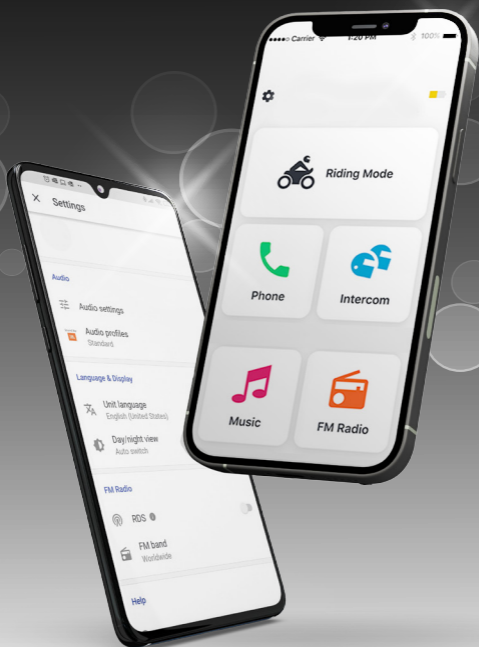

DOWNLOAD

cardo

VERBINDEN APP